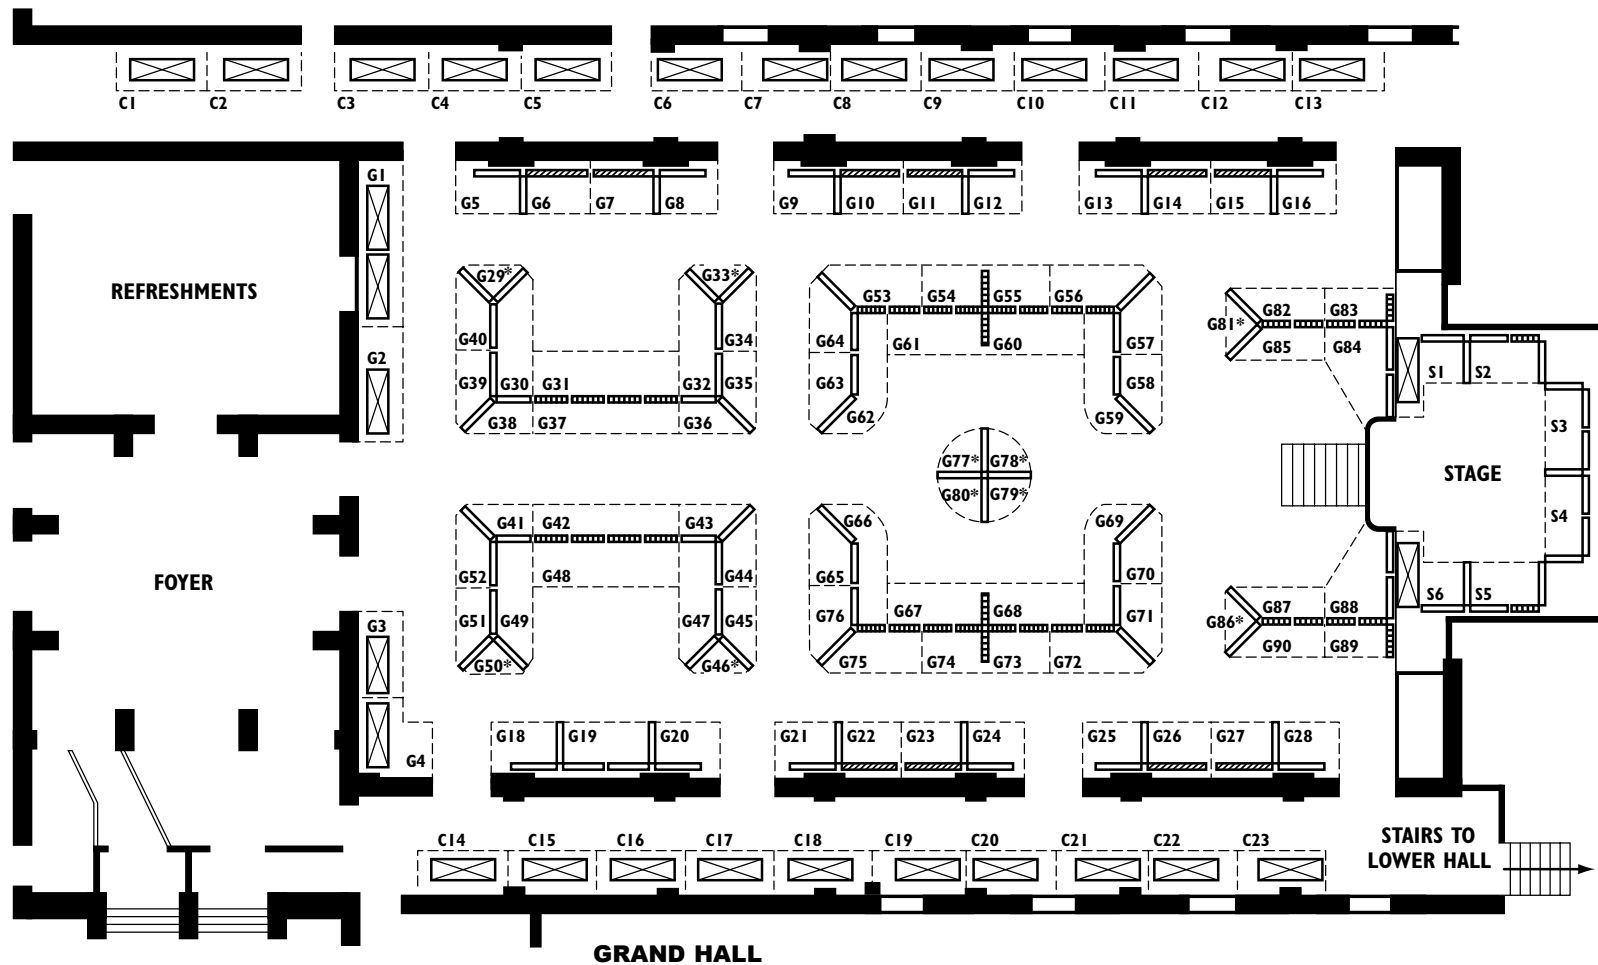

BOOKING FEES

C1	£250	G29	£213	G81	£213
C2	£250	G30	£704	G82	£447
C3	£250	G31	£692	G83	£409
C4	£250	G32	£704	G84	£702
C5	£250	G33	£213	G85	£461
C6	£250	G34	£370	G86	£213
C7	£250	G35	£370	G87	£461
C8	£250	G36	£370	G88	£702
C9	£250	G37	£692	G89	£409
C10	£250	G38	£370	G90	£447
C11	£250	G39	£370	S1	£461
C12	£250	G40	£370	S2	£575
C13	£250	G41	£370	S3	£651
C14	£250	G42	£692	S4	£651
C15	£250	G43	£370	S5	£575
C16	£250	G44	£370	S6	£461
C17	£250	G45	£370	L2	£242
C18	£250	G46	£213	L3	£267
C19	£250	G47	£706	L4	£753
C20	£250	G48	£692	L5	£370
C21	£250	G49	£706	L6	£359
C22	£250	G50	£213	L7	£461
C23	£250	G51	£370	L8	£409
G1	£511	G52	£447	L9	£332
G2	£332	G53	£447	L10	£205
G3	£307	G54	£409	L11	£332
G4	£344	G55	£409	L12	£421
G5	£395	G56	£447	L13	£421
G6	£447	G57	£370	L14	£332
G7	£447	G58	£370	L15	£256
G8	£395	G59	£784	L16	£447
G9	£395	G60	£614	L17	£728
G10	£447	G61	£614	L18	£728
G11	£447	G62	£784	L19	£461
G12	£395	G63	£370	L20	£239
G13	£395	G64	£370	L21	£256
G14	£447	G65	£370	L22	£674
G15	£447	G66	£784	L23	£256
G16	£395	G67	£614	L24	£239
G18	£395	G68	£614	L25	£293
G19	£640	G69	£784	L26	£436
G20	£395	G70	£370	L27	£293
G21	£395	G71	£370	L28	£359
G22	£447	G72	£447	L29	£448
G23	£447	G73	£409	L30	£448
G24	£395	G74	£409	L31	£359
G25	£395	G75	£447	L32	£293
G26	£447	G76	£370	L33	£436
G27	£447	G77	£213	L34	£293
G28	£395	G78	£213		
		G79	£213		
		G80	£213		

BATTERSEA CONTEMPORARY ART FAIR FLOORPLAN AND BOOKING FEES 15-17 MAY 2009

BOOKING PLAN KEY

- 0.9m (3ft) wide x 1.83m (6ft) high, grey screens
- 1.2m (4ft) wide x 1.83m (6ft) high, grey screens
- 1.83m (6ft) wide x 1.83m (6ft) high, grey screens
- Screens are supplied only where shown. No fixings to walls are allowed
- 1.83m (6ft) wide x 0.6m (2ft) deep, trestle tables