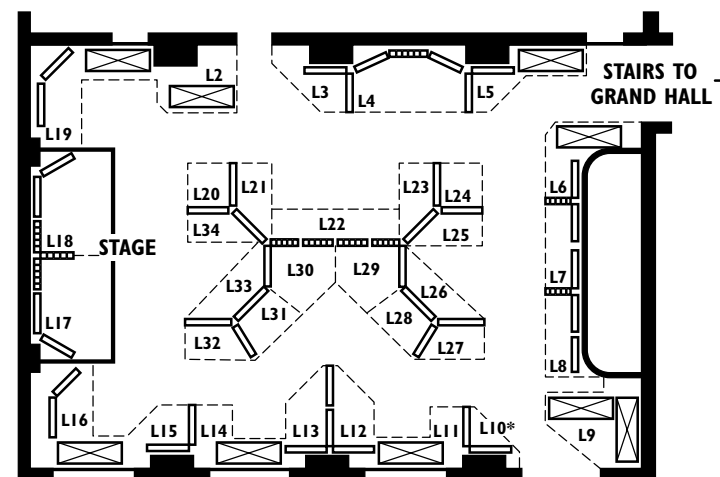

BOOKING FEES

C1	£276	G29	£235	G81	£235
C2	£276	G30	£771	G82	£490
C3	£276	G31	£761	G83	£449
C4	£276	G32	£771	G84	£771
C5	£276	G33	£235	G85	£505
C6	£276	G34	£409	G86	£235
C6	£276	G35	£409	G87	£506
C7	£276	G36	£409	G88	£771
C8	£276	G37	£761	G89	£450
C9	£276	G38	£409	G90	£490
C10	£276	G39	£409		
C11	£276	G40	£409	S1	£505
C12	£276	G41	£409	S2	£633
C13	£276	G42	£761	S3	£715
C14	£276	G43	£409	S4	£715
C15	£276	G44	£409	S5	£633
C16	£276	G45	£409	S6	£505
C17	£276	G46	£235		
C18	£276	G47	£771	L2	£271
C19	£276	G48	£761	L3	£291
C20	£276	G49	£771	L4	£828
C21	£276	G50	£235	L5	£409
C22	£276	G51	£409	L6	£393
C23	£276	G52	£409	L7	£505
		G53	£490	L8	£490
G1	£562	G54	£449	L9	£368
G2	£368	G55	£449	L10	£225
G3	£337	G56	£490	L11	£368
G4	£378	G57	£409	L12	£465
G5	£434	G58	£409	L13	£465
G6	£490	G59	£864	L14	£368
G7	£490	G60	£675	L15	£281
G8	£434	G61	£675	L16	£490
G9	£434	G62	£864	L17	£802
G10	£490	G63	£409	L18	£802
G11	£490	G64	£409	L19	£505
G12	£434	G65	£409	L20	£300
G13	£434	G66	£864	L21	£281
G14	£490	G67	£675	L22	£741
G15	£490	G68	£675	L23	£281
G16	£434	G69	£864	L24	£300
G18	£434	G70	£409	L25	£322
G19	£705	G71	£409	L26	£480
G20	£434	G72	£490	L27	£322
G21	£434	G73	£449	L28	£393
G22	£490	G74	£449	L29	£490
G23	£490	G75	£490	L30	£490
G24	£434	G76	£409	L31	£393
G25	£434	G77	£235	L32	£322
G26	£490	G78	£235	L33	£480
G27	£490	G79	£235	L34	£322
G28	£434	G80	£235		

BATTERSEA CONTEMPORARY ART FAIR

FLOORPLAN AND BOOKING FEES 14-16th MAY 2010

BOOKING PLAN KEY

- 0.9m (3ft) wide x 1.83m (6ft) high, grey screens
- 1.2m (4ft) wide x 1.83m (6ft) high, grey screens
- 1.83m (6ft) wide x 1.83m (6ft) high, grey screens
- Screens are supplied only where shown. No fixings to walls are allowed
- 1.83m (6ft) wide x 0.6m (2ft) deep, trestle tables

* space too small for browser or any other furniture

All prices include VAT @ 17.5% 50% payable on booking
– balance on or before 1st February 2010

LOWER HALL