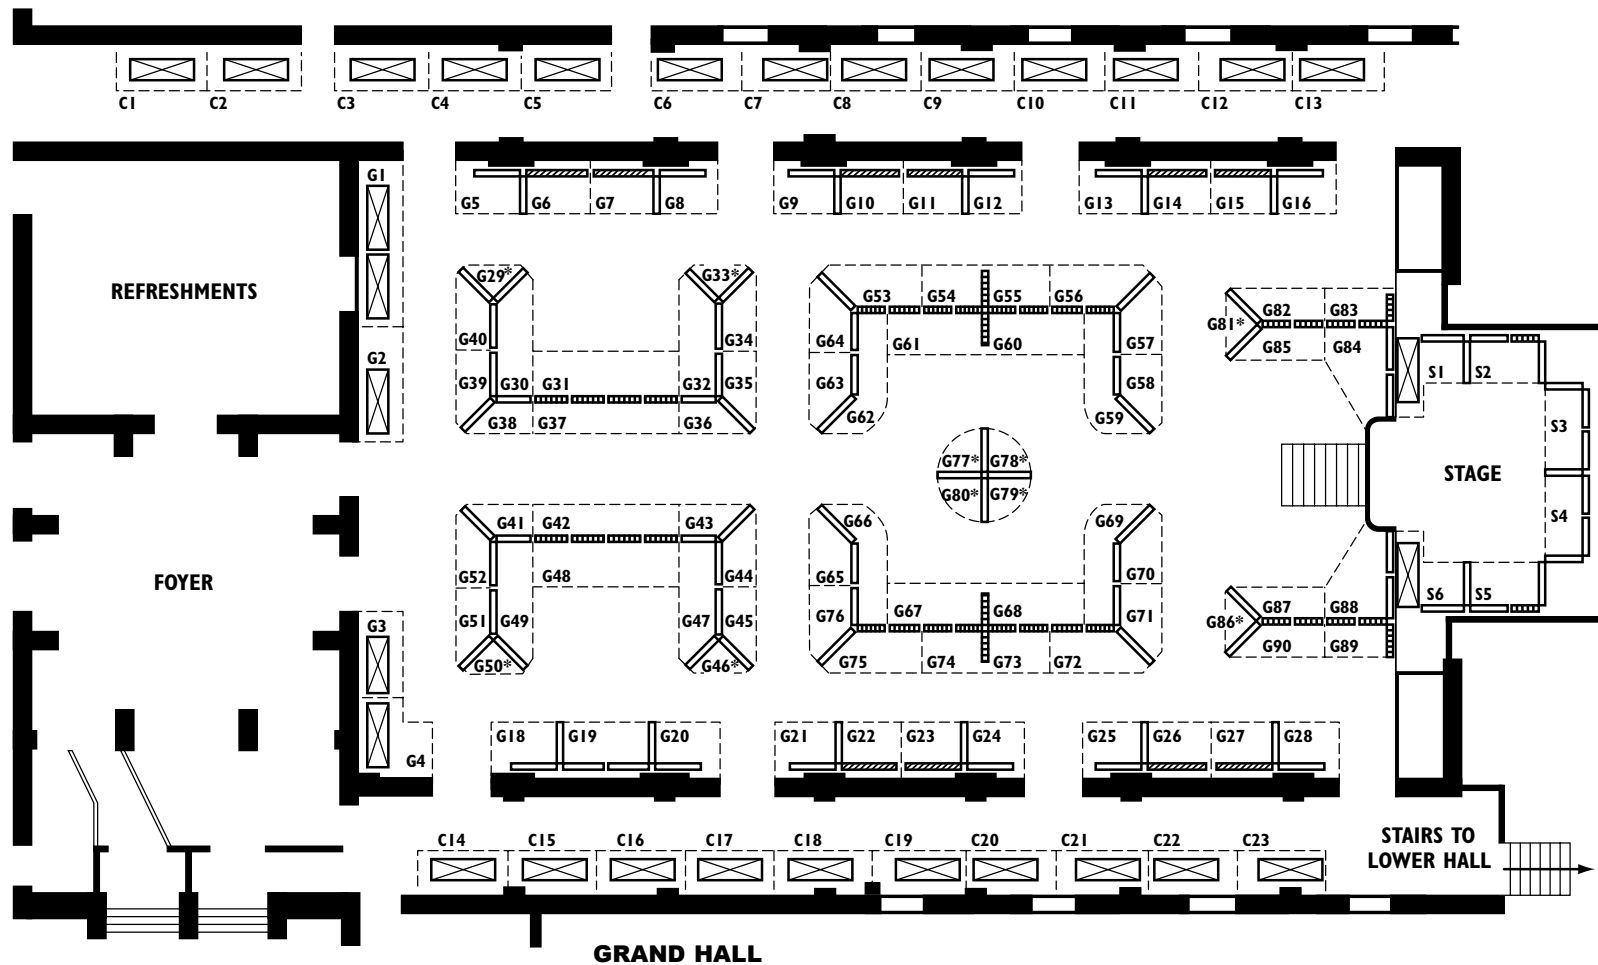

## BOOKING FEES

C1	£276	G29	£235	G81	£235
C2	£276	G30	£771	G82	£490
C3	£276	G31	£761	G83	£449
C4	£276	G32	£771	G84	£771
C5	£276	G33	£235	G85	£505
C6	£276	G34	£409	G86	£235
C6	£276	G35	£409	G87	£506
C7	£276	G36	£409	G88	£771
C8	£276	G37	£761	G89	£450
C9	£276	G38	£409	G90	£490
C10	£276	G39	£409		
C11	£276	G40	£409	S1	£505
C12	£276	G41	£409	S2	£633
C13	£276	G42	£761	S3	£715
C14	£276	G43	£409	S4	£715
C15	£276	G44	£409	S5	£633
C16	£276	G45	£409	S6	£505
C17	£276	G46	£235		
C18	£276	G47	£771	L2	£271
C19	£276	G48	£761	L3	£291
C20	£276	G49	£771	L4	£828
C21	£276	G50	£235	L5	£409
C22	£276	G51	£409	L6	£393
C23	£276	G52	£409	L7	£505
		G53	£490	L8	£490
G1	£562	G54	£449	L9	£368
G2	£368	G55	£449	L10	£225
G3	£337	G56	£490	L11	£368
G4	£378	G57	£409	L12	£465
G5	£434	G58	£409	L13	£465
G6	£490	G59	£864	L14	£368
G7	£490	G60	£675	L15	£281
G8	£434	G61	£675	L16	£490
G9	£434	G62	£864	L17	£802
G10	£490	G63	£409	L18	£802
G11	£490	G64	£409	L19	£505
G12	£434	G65	£409	L20	£300
G13	£434	G66	£864	L21	£281
G14	£490	G67	£675	L22	£741
G15	£490	G68	£675	L23	£281
G16	£434	G69	£864	L24	£300
G18	£434	G70	£409	L25	£322
G19	£705	G71	£409	L26	£480
G20	£434	G72	£490	L27	£322
G21	£434	G73	£449	L28	£393
G22	£490	G74	£449	L29	£490
G23	£490	G75	£490	L30	£490
G24	£434	G76	£409	L31	£393
G25	£434	G77	£235	L32	£322
G26	£490	G78	£235	L33	£480
G27	£490	G79	£235	L34	£322
G28	£434	G80	£235		

## BATTERSEA CONTEMPORARY ART FAIR

FLOORPLAN AND BOOKING FEES 14-16th MAY 2010

### BOOKING PLAN KEY

- 0.9m (3ft) wide x 1.83m (6ft) high, grey screens
- 1.2m (4ft) wide x 1.83m (6ft) high, grey screens
- 1.83m (6ft) wide x 1.83m (6ft) high, grey screens
- Screens are supplied only where shown. No fixings to walls are allowed
- 1.83m (6ft) wide x 0.6m (2ft) deep, trestle tables